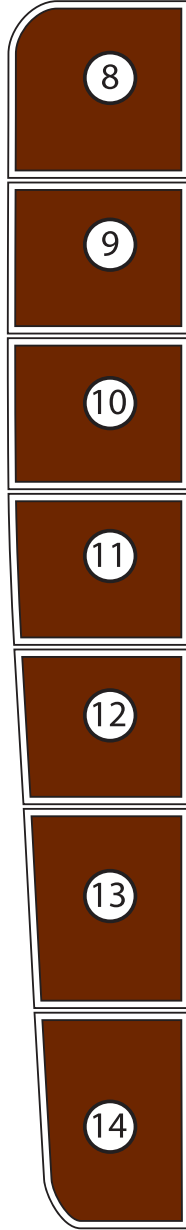

S.E. RISLEY AVENUE

S.E. SOUTHVIEW AVENUE

S.E. REESE COURT

S.E. RIESLING ROAD

● PENDING

● PENDING

● PENDING

● PENDING

● PENDING

ML17602051
● \$532,111

ML17187579
● \$528,618

3217 SE
Concord Rd

3225 SE
Concord Rd

S.E. CONCORD ROAD

3/14/2018 V.30 concord-oaks/staffordhomesandland.com

NOTE: Floor plans, specifications, finishes, pricing and build materials are subject to change at any time.