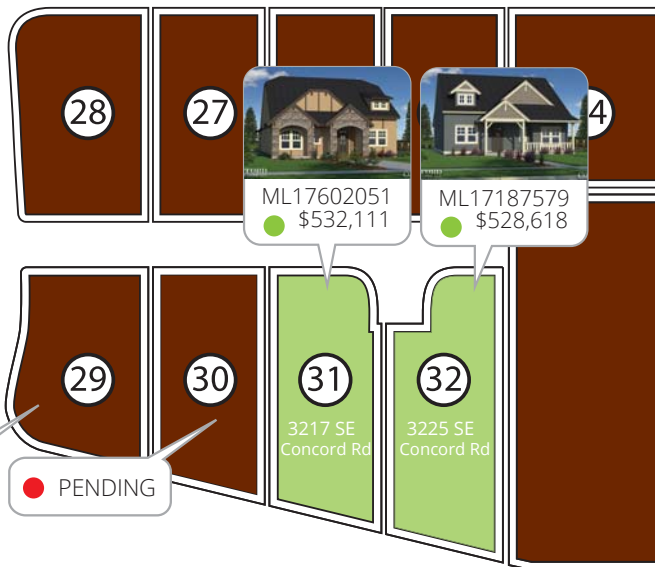

S.E. RISLEY AVENUE

S.E. SOUTHVIEW AVENUE

S.E. REESE COURT

S.E. RIESLING ROAD

● PENDING

● PENDING

● PENDING

● PENDING

● PENDING

ML17602051
● \$532,111

ML17187579
● \$528,618

3217 SE
Concord Rd

3225 SE
Concord Rd

S.E. CONCORD ROAD

3/14/2018 V.30 concord-oaks/staffordhomesandland.com

NOTE: Floor plans, specifications, finishes, pricing and build materials are subject to change at any time.