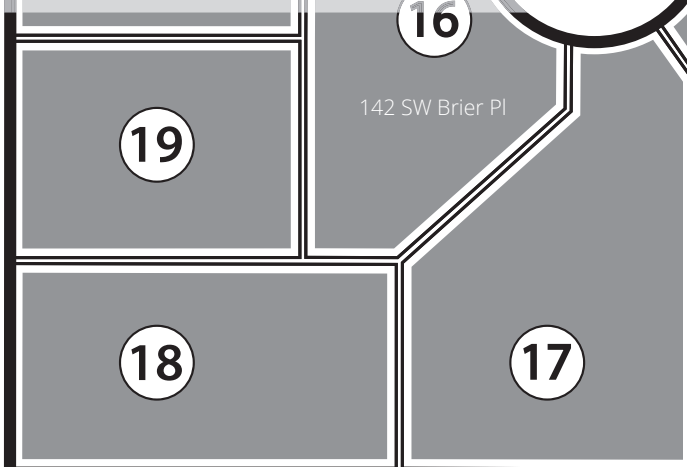

First Street

Brier Avenue

Alder Street

ONLY 1 HOME LEFT

MODEL HOME
 ★
 ML18584547
 110 SW Dogwood Dr
 \$510,900

● LOT 7 : PRITCHARD-GL, 2694 SF, 2-Level

Dogwood Drive