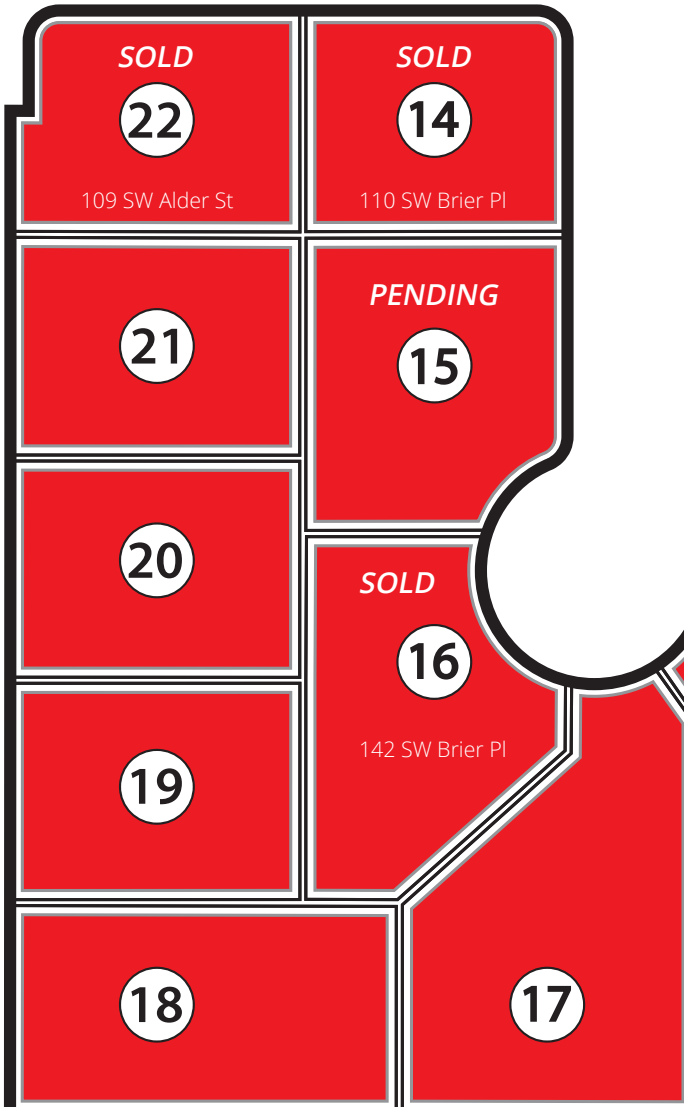

First Street

Brier Avenue

Alder Street

Dogwood Drive

- LOT 5 : ARLINGTON-FL, 2399 SF, 2-Level
- LOT 7 : PRITCHARD-GL, 2694 SF, 2-Level

MODEL HOME

Lot 7 scheduled for completion May 1st and will be the next model home.