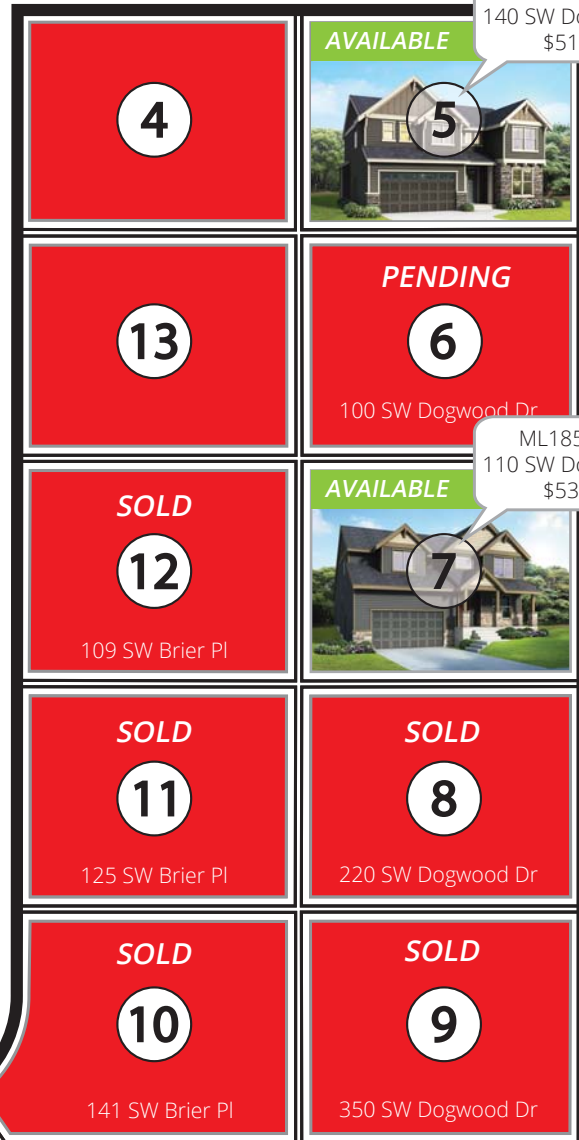

First Street

Brier Avenue

Alder Street

Dogwood Drive

- LOT 5 : ARLINGTON-FL, 2399 SF, 2-Level
- LOT 7 : PRITCHARD-GL, 2694 SF, 2-Level

MODEL HOME

Lot 7 scheduled for completion May 1st and will be the next model home.