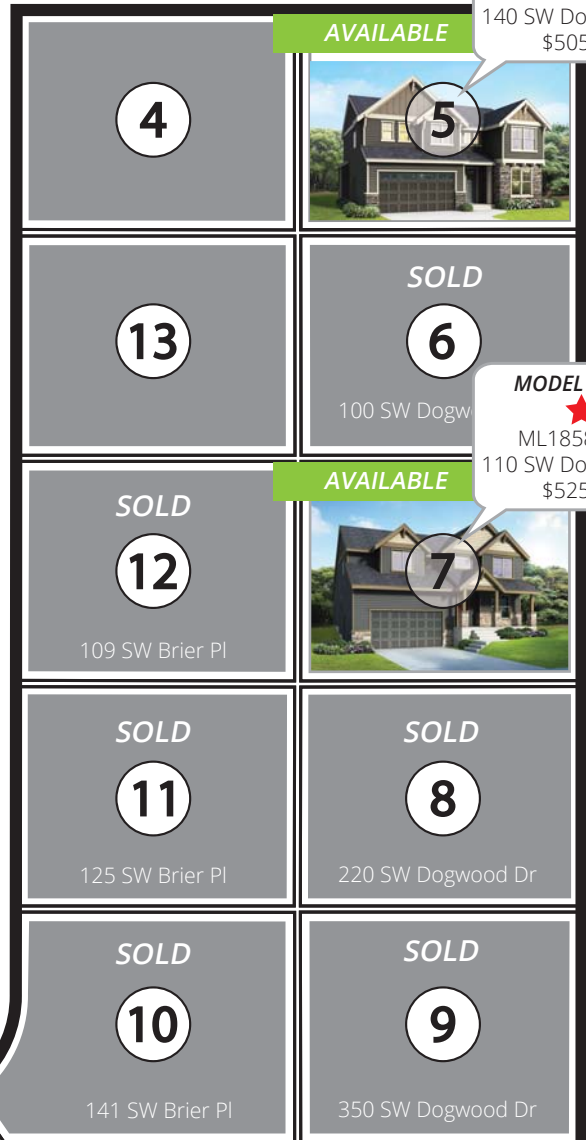

First Street

Alder Street

LAST TWO HOMES

Brier Avenue

ML18638377
140 SW Dogwood Dr
\$505,900

MODEL HOME
ML18584547
110 SW Dogwood Dr
\$525,900

Dogwood Drive

THE LAST TWO HOMES ARE COMPLETE

- LOT 5 : ARLINGTON-FL, 2399 SF, 2-Level
- LOT 7 : PRITCHARD-GL, 2694 SF, 2-Level