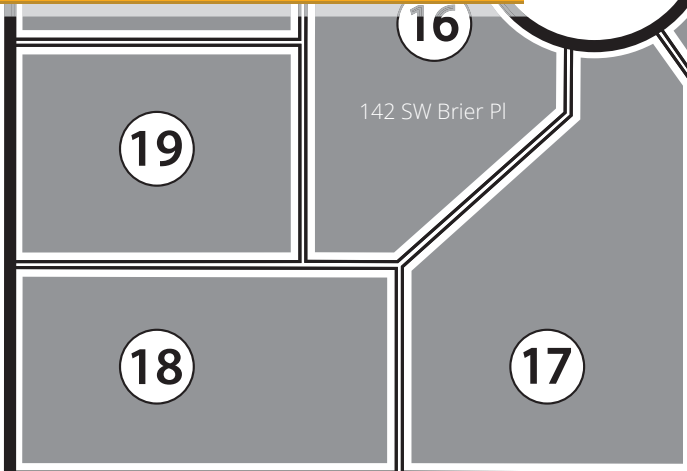

First Street

Alder Street

LAST TWO HOMES

Brier Avenue

ML18638377
140 SW Dogwood Dr
\$505,900

MODEL HOME
ML18584547
110 SW Dogwood Dr
\$525,900

Dogwood Drive

THE LAST TWO HOMES ARE COMPLETE

- LOT 5 : ARLINGTON-FL, 2399 SF, 2-Level
- LOT 7 : PRITCHARD-GL, 2694 SF, 2-Level