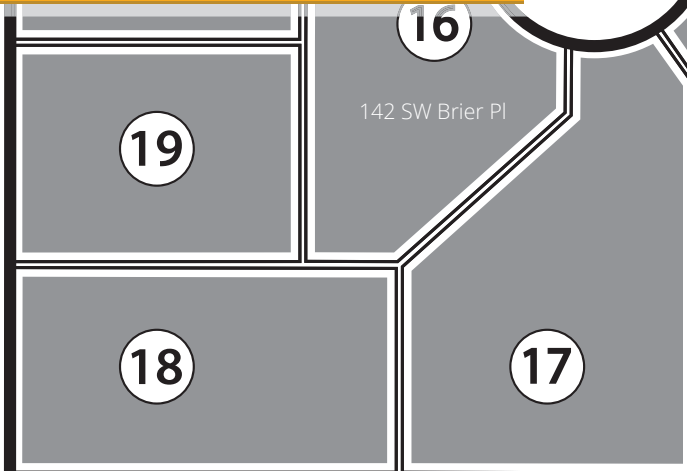

First Street

Alder Street

ONLY 1 HOME LEFT

Brier Avenue

MODEL HOME
 ★
 ML18584547
 110 SW Dogwood Dr
 \$520,900

● LOT 7 : PRITCHARD-GL, 2694 SF, 2-Level

Dogwood Drive