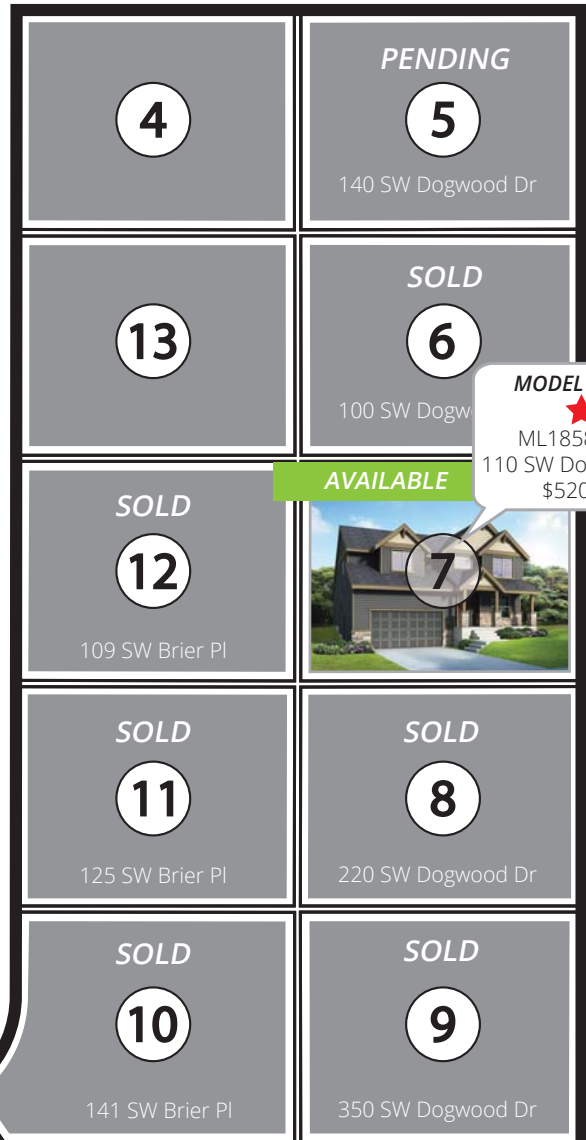

First Street

Alder Street

ONLY 1 HOME LEFT

Brier Avenue

MODEL HOME
 ★
 ML18584547
 110 SW Dogwood Dr
 \$520,900

● LOT 7 : PRITCHARD-GL, 2694 SF, 2-Level

Dogwood Drive